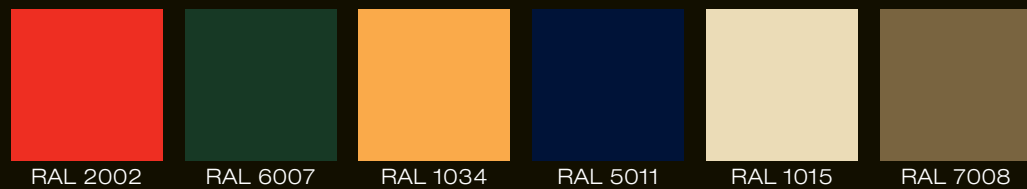

Moodboard "luxury"

Materiali, tessuti, cibi, elementi di utilizzo quotidiano.
Materials, fabrics, foods, daily use objects.

136
synergy

137
synergy

Colori. RAL di riferimento.
Colours. RAL reference.

95.1420.8.25.29 | Miscelatore lavabo incasso a parete, maniglia in Corian®
Wall-mounted built-in basin mixer, Corian® handle | Synergy Stone 95 | vanilla + coffee bean Corian®
95.3140.4.25.29 | Gruppo bordo vasca al piano a quattro fori, maniglia in Corian®
Deck-mounted four-hole bath set, Corian® handle | Synergy Stone 95 | vanilla + coffee bean Corian®