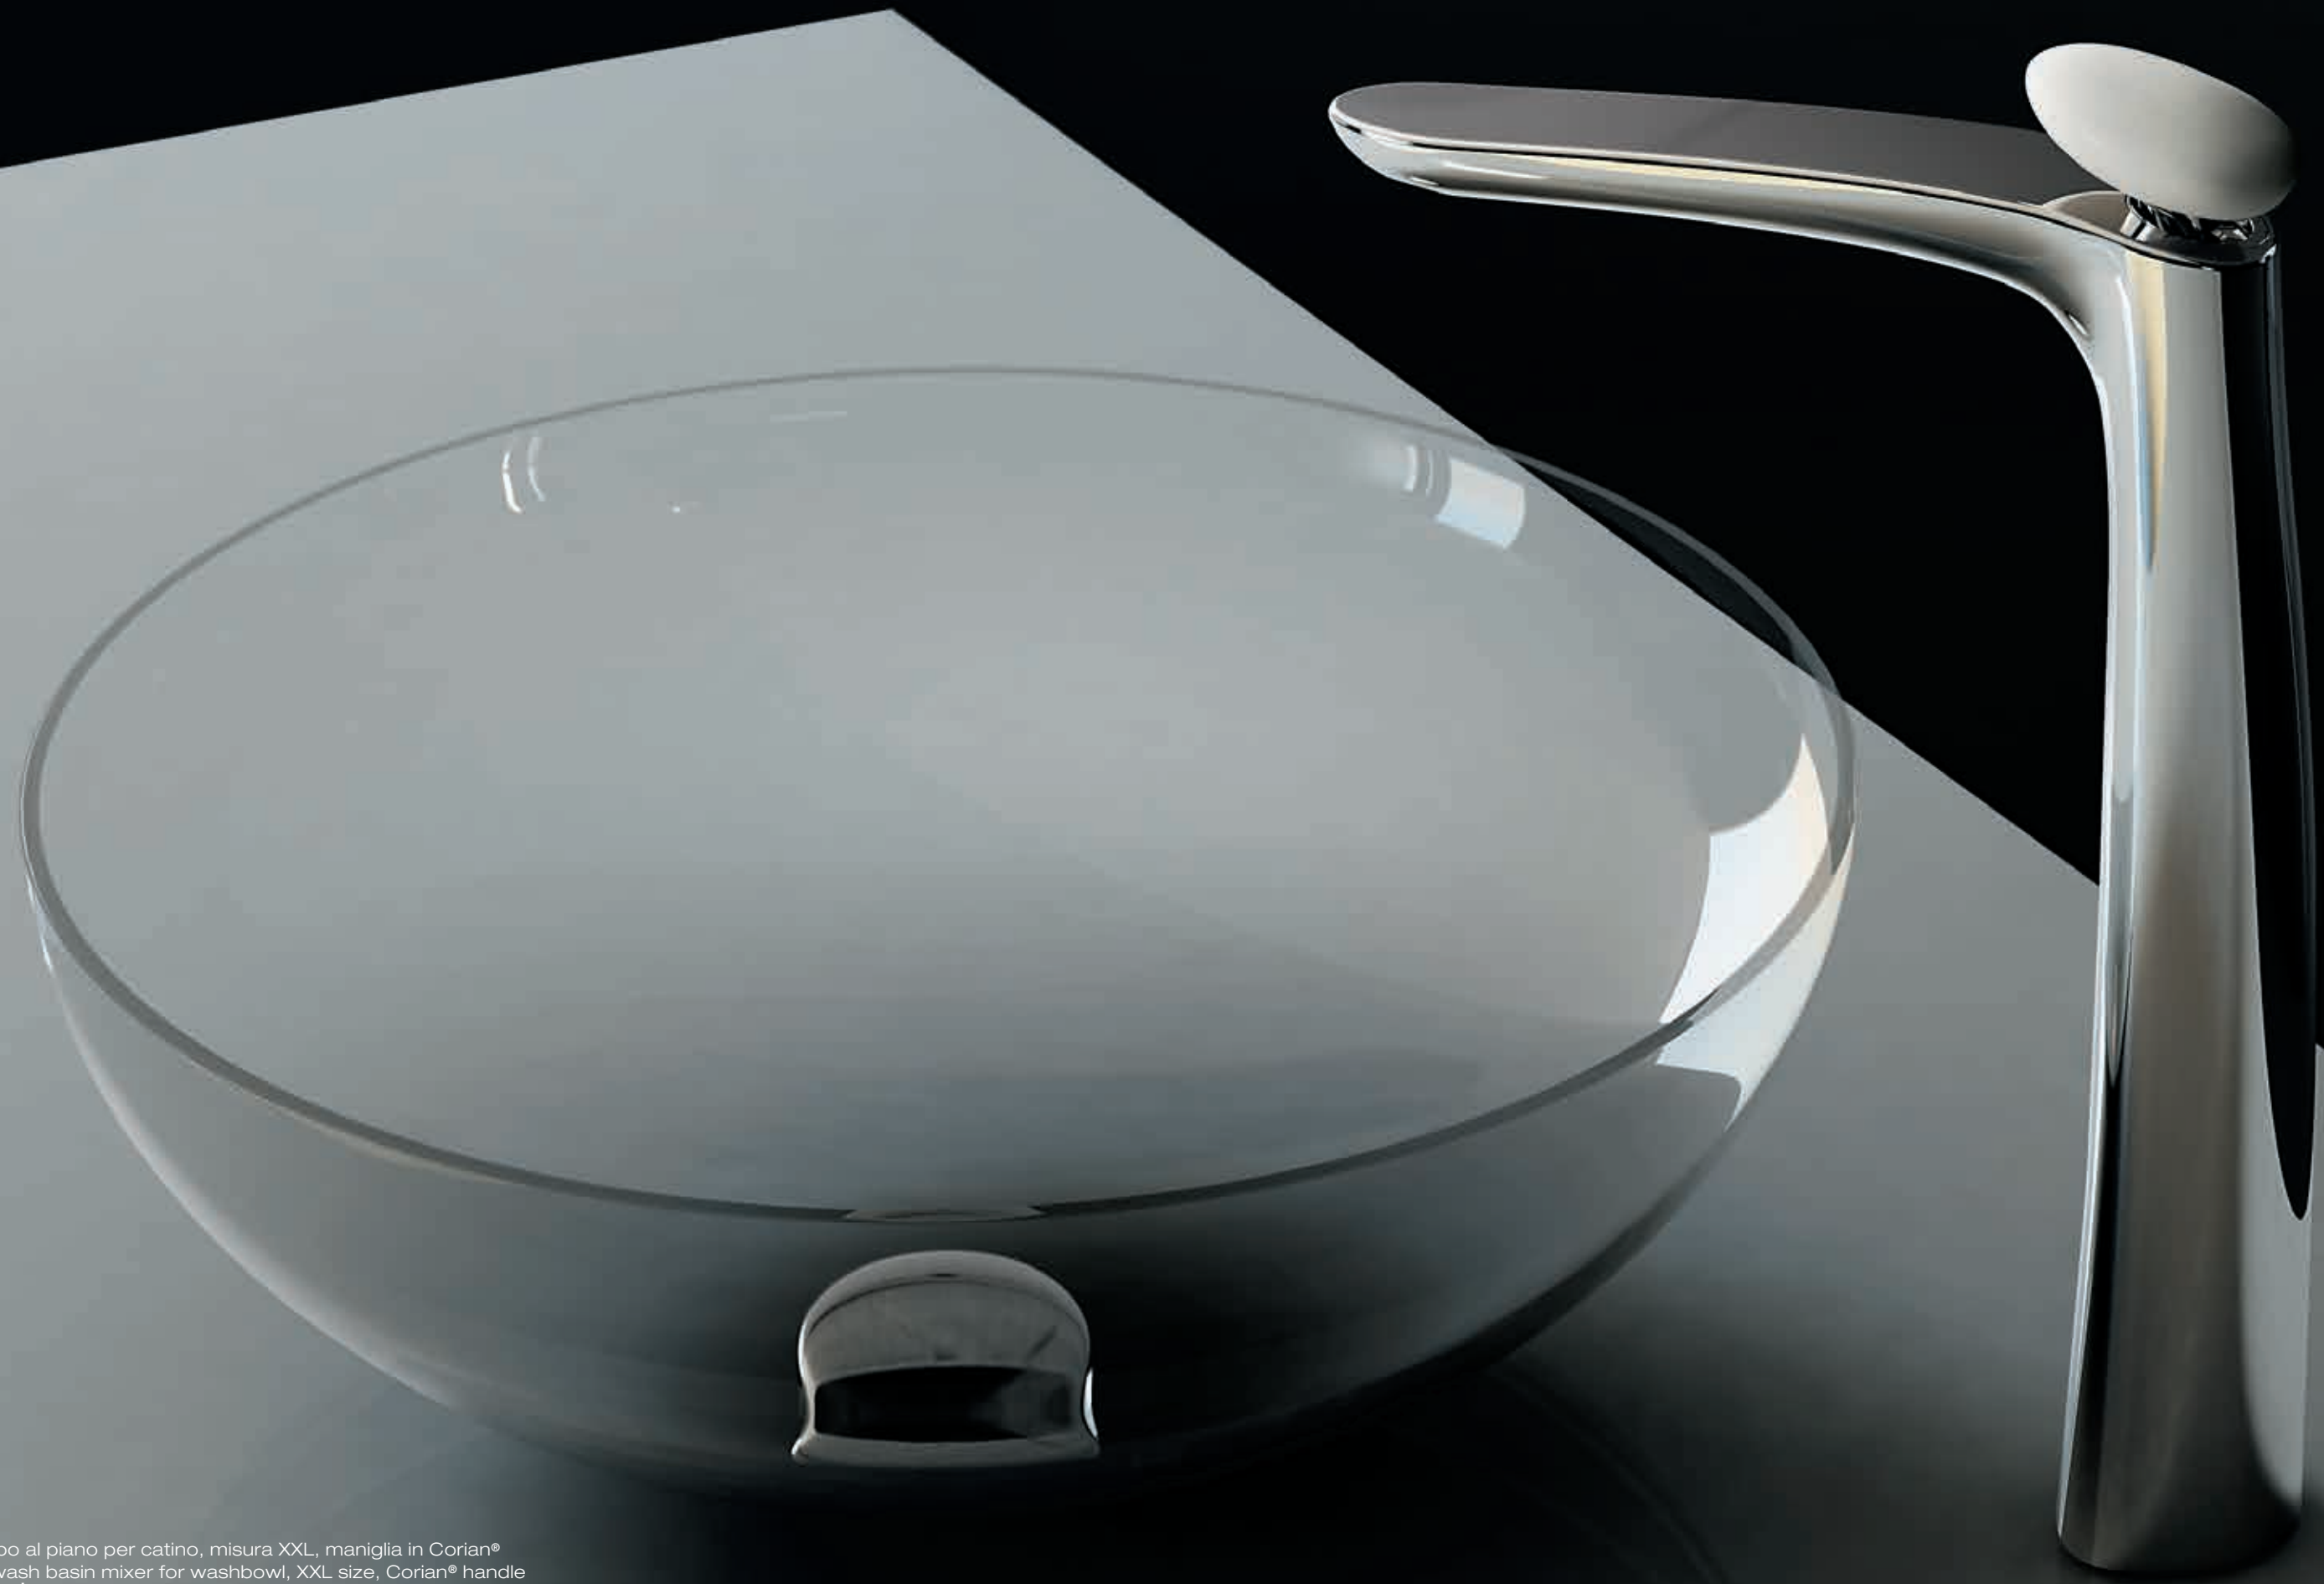

94.1120.0.10.00 | Miscelatore lavabo al piano, misura M / Deck-mounted wash basin mixer, M size
Synergy Cover 94 | chrome

36
synergy

37
synergy

95.1150.0.10.20 | Miscelatore lavabo al piano per catino, misura XXL, maniglia in Corian®
Deck-mounted wash basin mixer for washbowl, XXL size, Corian® handle
| Synergy Stone 95 | chrome + glacier white Corian®