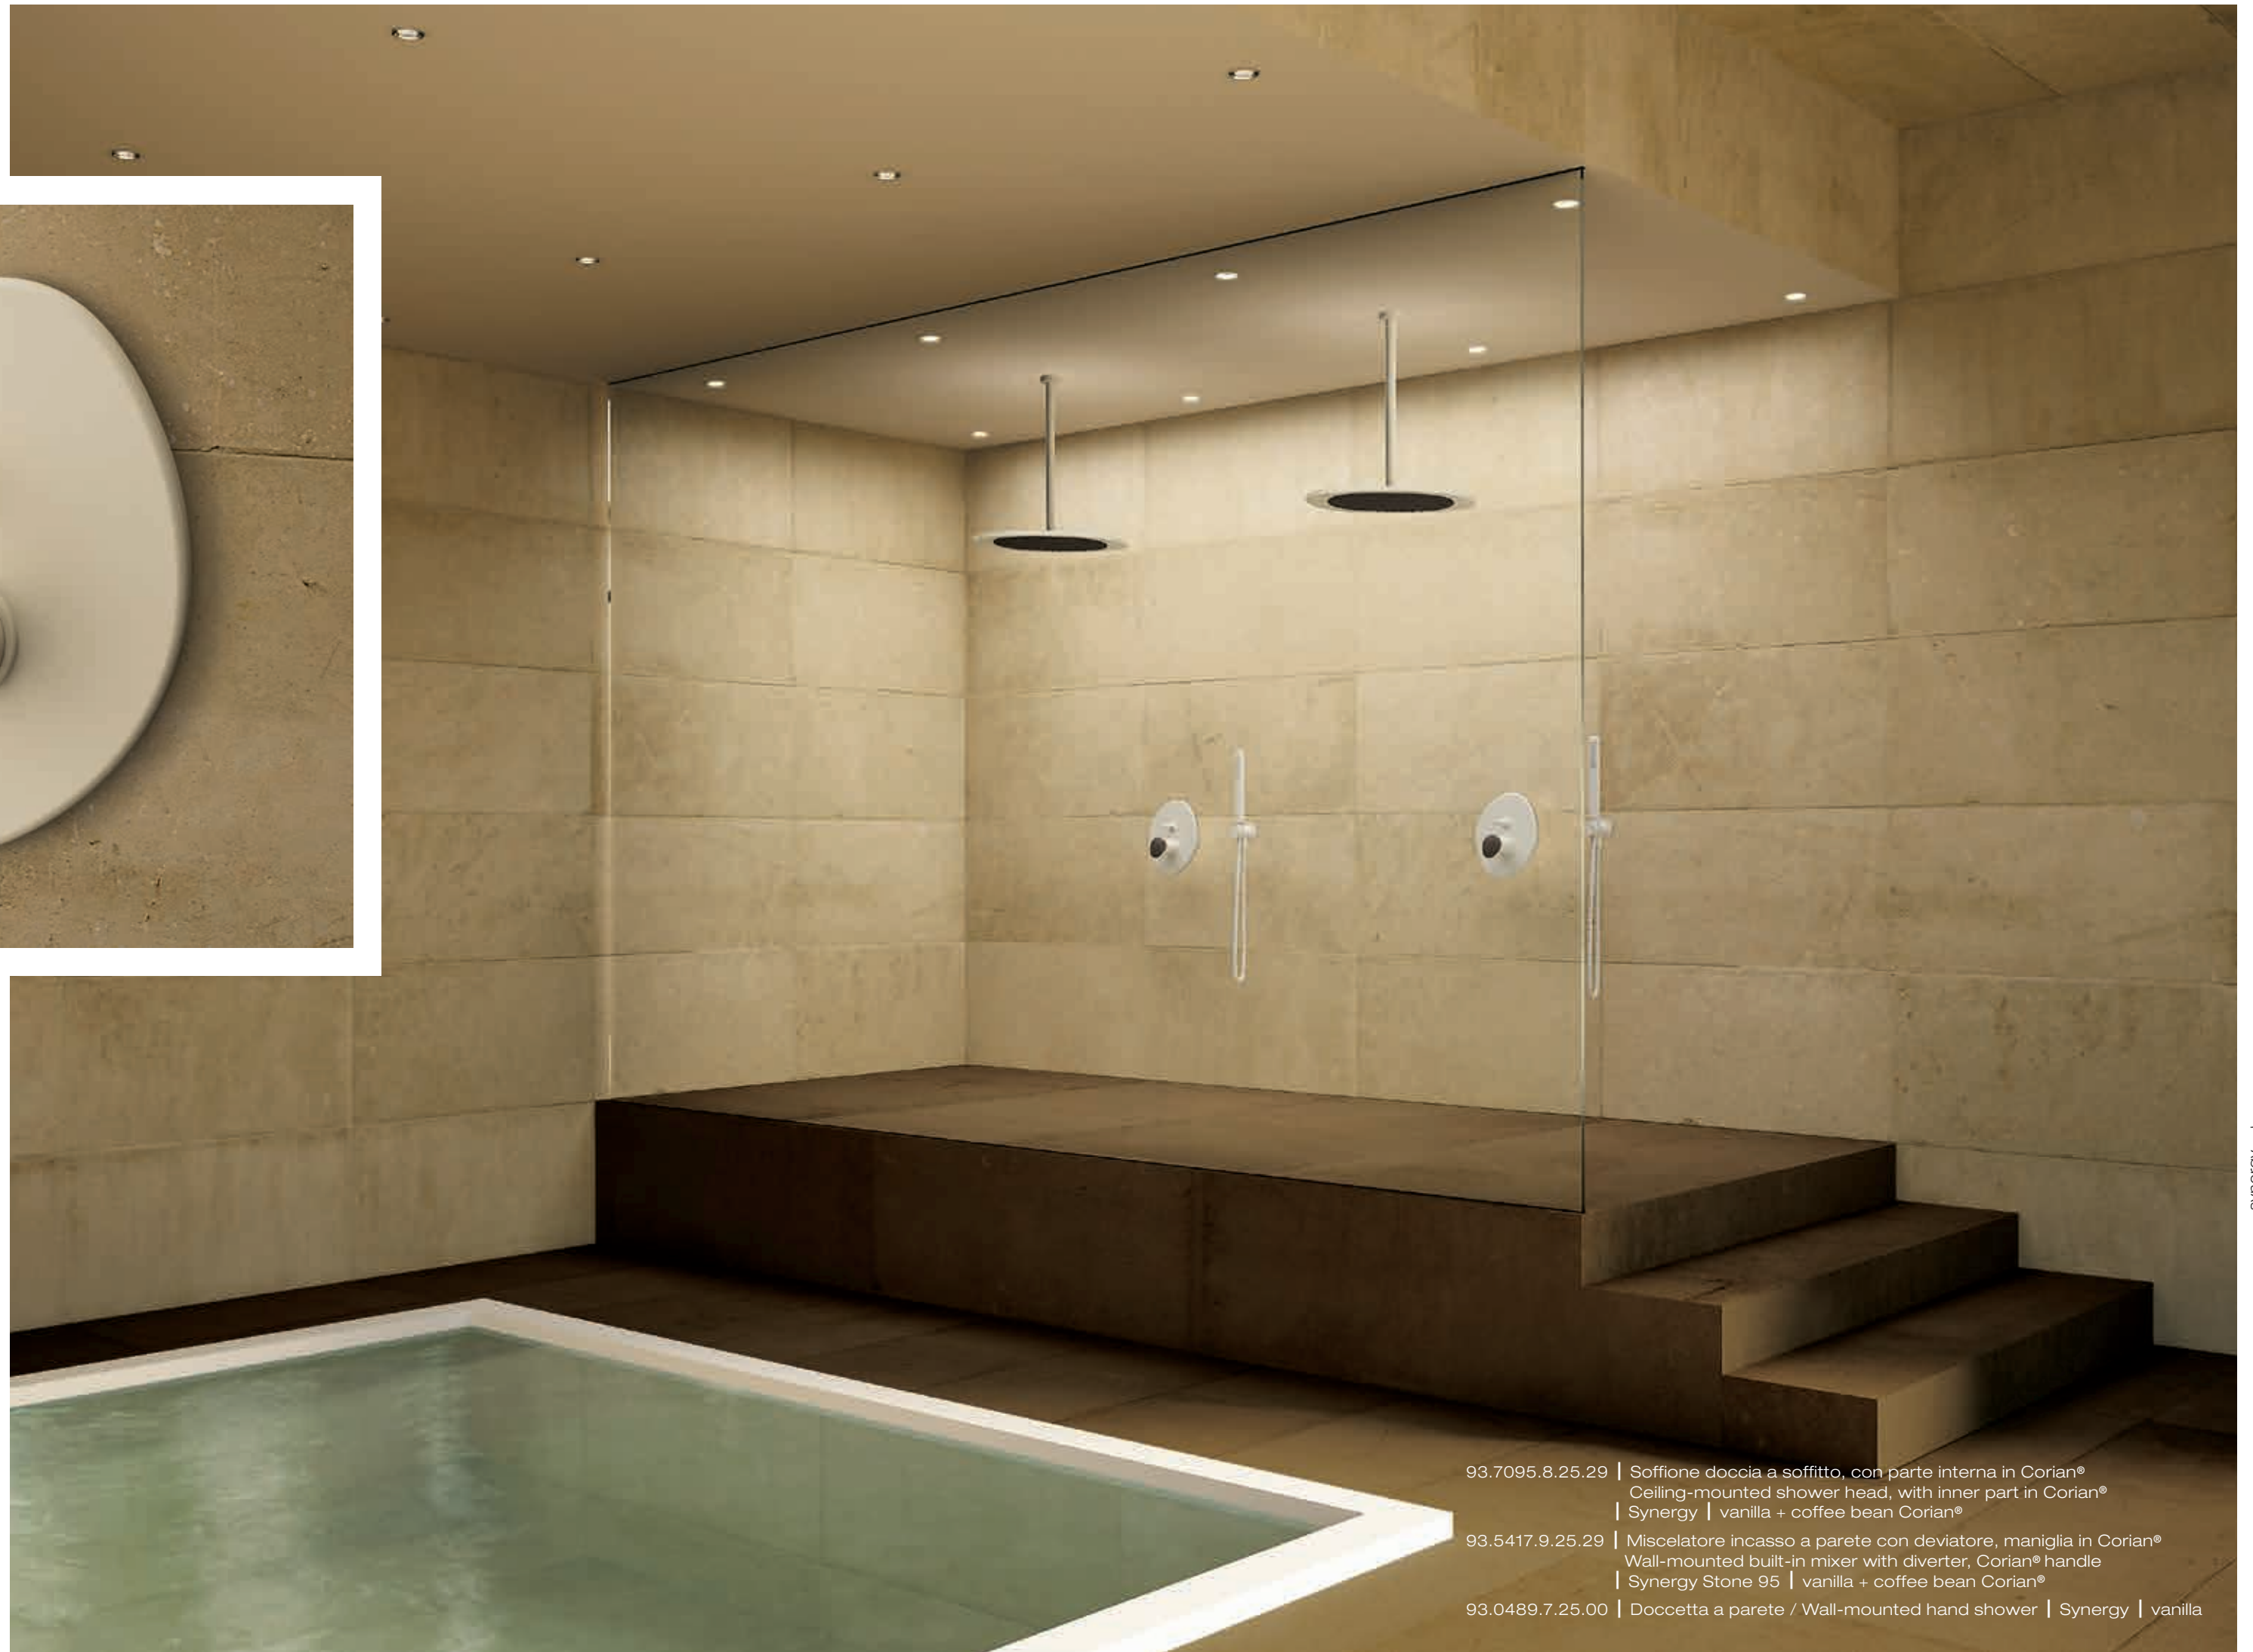

| luxury
mood
bathroom |

142
synergy

143
synergy

95.3140.4.25.29 | Gruppo bordo vasca al piano a quattro fori, maniglia in Corian®
Deck-mounted four-hole bath set, Corian® handle | Synergy Stone 95 | vanilla + coffee bean Corian®