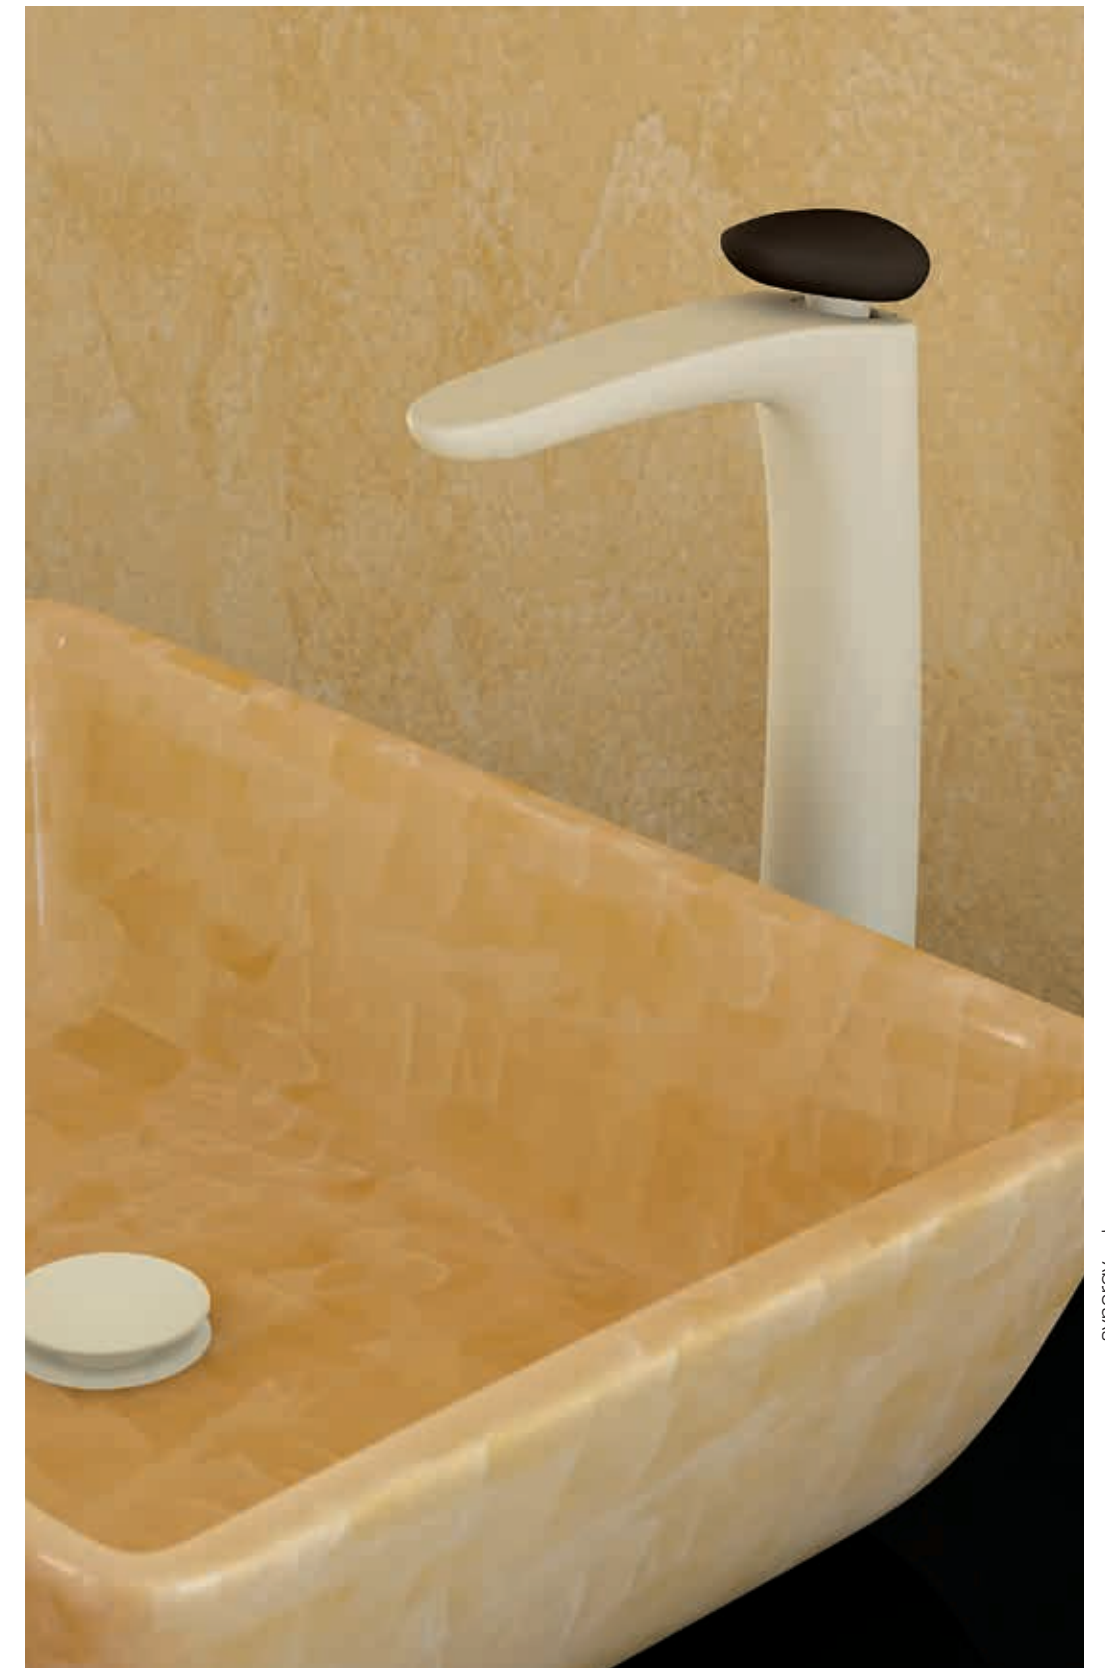

luxury
mood
bathroom

148
synergy

94.1130.0.10.29 | Miscelatore lavabo al piano, misura L, maniglia in Corian®
Deck-mounted, wash basin mixer, L size, Corian® handle
| Synergy Cover 94 | chrome + coffee bean Corian®

149
synergy

150
synergy

151
synergy

94.1130.0.10.29 | Miscelatore lavabo al piano, misura L, maniglia in Corian® / Deck-mounted, wash basin mixer, L size, Corian® handle
Synergy Cover 94 | chrome + coffee bean Corian®

152
synergy

95.1140.0.10.29 | Miscelatore lavabo al piano per catino, misura XL, maniglia in Corian®
Deck-mounted wash basin mixer for washbowl, XL size, Corian® handle | Synergy Stone 95 | chrome + coffee bean Corian®