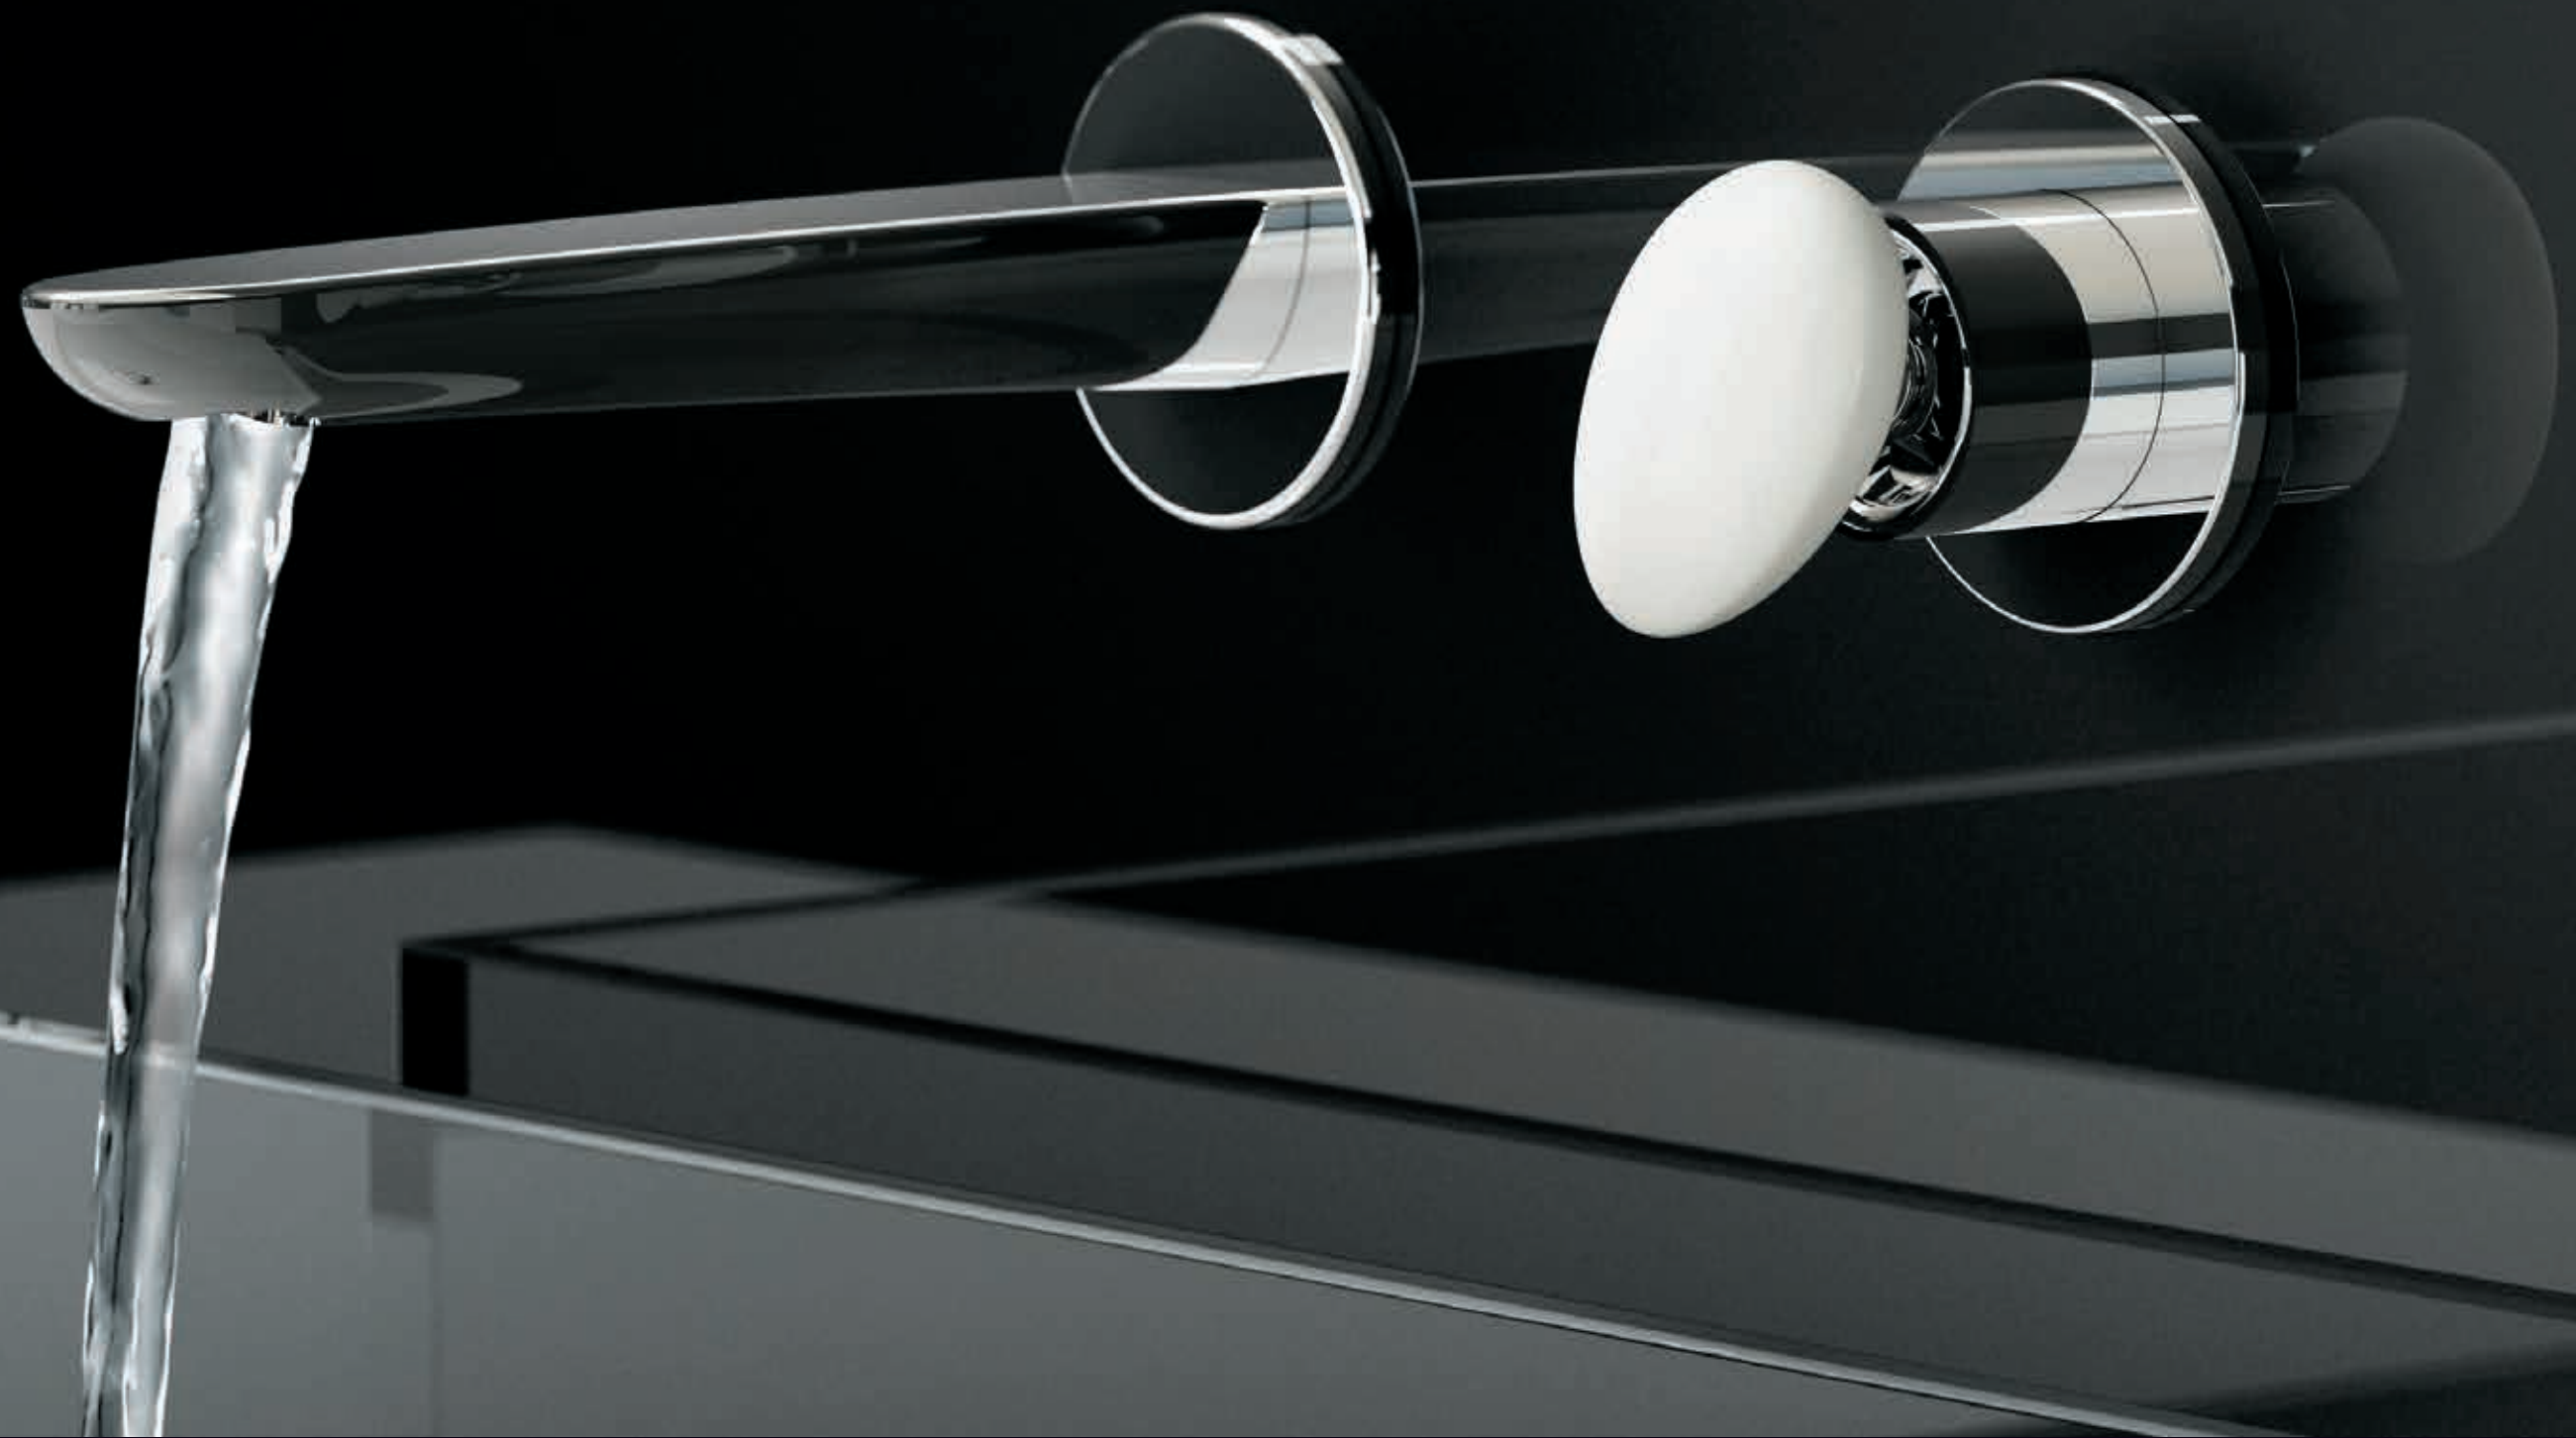

95.5410.8.10.20 | Miscelatore incasso a parete, maniglia in Corian® / Wall-mounted built-in mixer, Corian® handle
Synergy Stone 95 | chrome + glacier white Corian®

93.4411.4.10.00 | Bocca di erogazione a parete / Wall-mounted water spout | Synergy | chrome