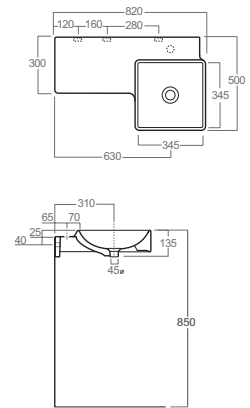

FL20

Lavabo quadrato sospeso mensola sx predisposto monoforo

Square wall hung washbasin with shelf sx set up with one tap hole