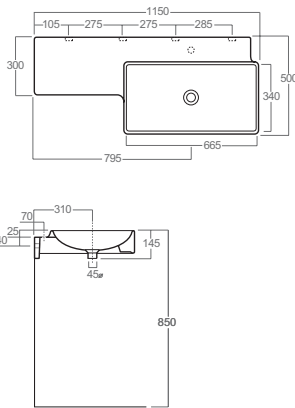

FL03

Lavabo rettangolare sospeso mensola sx predisposto monoforo

Rectangle wall hung washbasin with shelf sx set up with one tap hole