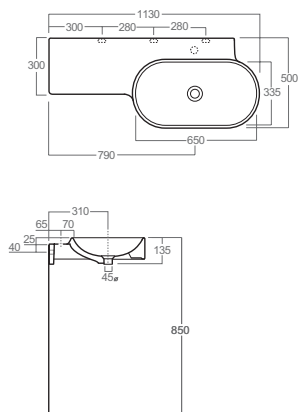

FL01 + FL35

FL22

Lavabo ovale sospeso mensola sx predisposto monoforo

Oval wall hung washbasin with shelf sx set up with one tap hole