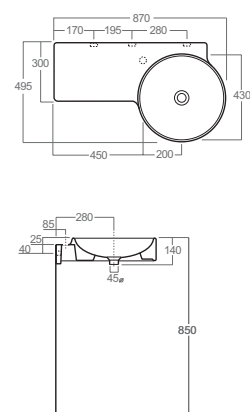

FL05

Lavabo tondo sospeso mensola sx predisposto monoforo

Round wall hung washbasin with shelf sx set up with one tap hole