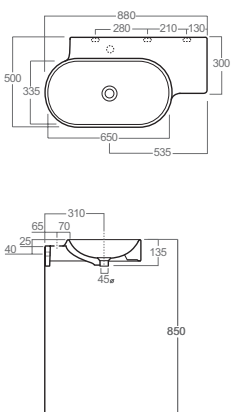

FL23

Lavabo ovale sospeso mensola dx predisposto monoforo

Oval wall hung washbasin with shelf dx set up with one tap hole