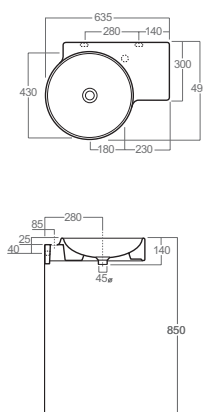

## FL04

Lavabo tondo sospeso mensola dx predisposto monoforo

*Round wall hung washbasin with shelf dx set up with one tap hole*