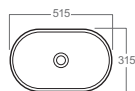

>> and shower tray

FL13

Lavabo da appoggio ovale
Counter top oval washbasin