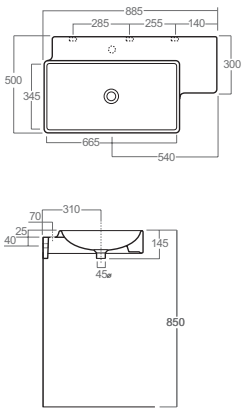

## FL02

Lavabo rettangolare sospeso mensola dx predisposto monoforo

*Rectangle wall hung washbasin with shelf dx set up with one tap hole*